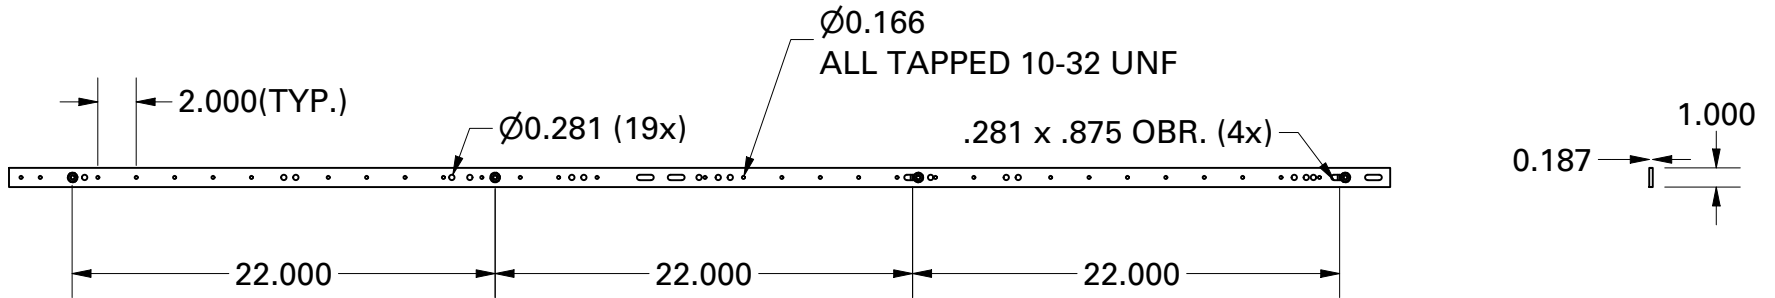

PARTS LIST				
ITEM	QTY	PART NUMBER	REV	CODE
1	1	RFM2-GB-42-BAR	01	
2	4	RFM2-T-BOLT-.750	00	
3	4	1/4-20 Keps Nut	00	PAU-006

FITS 42U CABINET

R.F. MOTE
A division of Chatsworth Products

214 NEWKIRK RD.
RICHMOND HILL, ONTARIO
L4C 3G7
PHONE (905) 884-5250
FAX (905) 737-5188

TOLERANCES FRAC. ± 1/16" ANGLE ± 1.0° HOLES ± 0.003" 0.000 ± 0.015"		DESCRIPTION VERTICAL GROUNDING BAR FOR 42U CABINETS	
REVISION HISTORY		PART NUMBER RFM2-GB-42	
REV 00	DESCRIPTION FORMERLY KNOWN AS RFM-GB-83	DATE 06-Feb-24	MASS 4.34 lb
		AUTHOR gillison_j	REV 00
			SHEET 1 OF 1