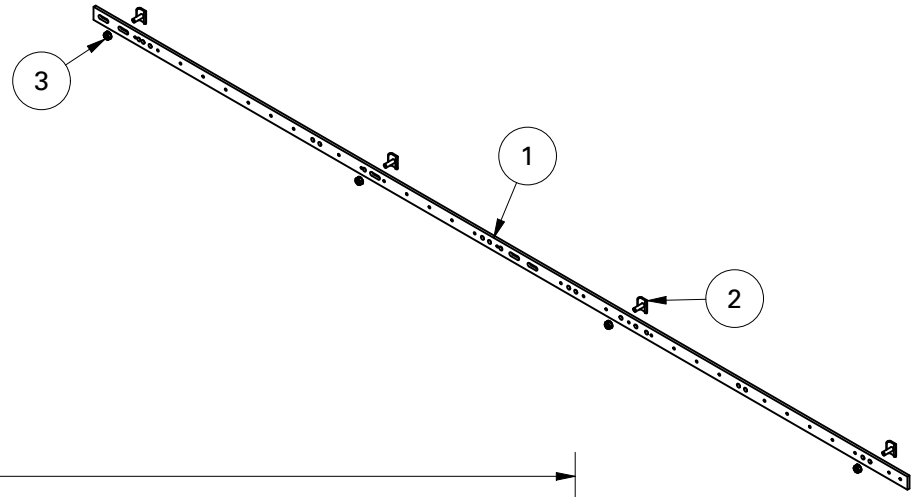

PARTS LIST				
ITEM	QTY	PART NUMBER	REV	CODE
1	1	RFM2-GB-42-BAR	01	
2	4	RFM2-T-BOLT-.750	00	
3	4	1/4-20 Keps Nut	00	PAU-006

FITS 42U CABINET

R.F. MOTE
A division of Chatsworth Products

214 NEWKIRK RD.
RICHMOND HILL, ONTARIO
L4C 3G7
PHONE (905) 884-5250
FAX (905) 737-5188

TOLERANCES FRAC. ± 1/16" ANGLE ± 1.0° HOLES ± 0.003" 0.000 ± 0.015"		DESCRIPTION VERTICAL GROUNDING BAR FOR 42U CABINETS	
REVISION HISTORY		PART NUMBER RFM2-GB-42	
REV 00	DESCRIPTION FORMERLY KNOWN AS RFM-GB-83	DATE 06-Feb-24	MASS 4.34 lb
		AUTHOR gillison_j	REV 00
			SHEET 1 OF 1