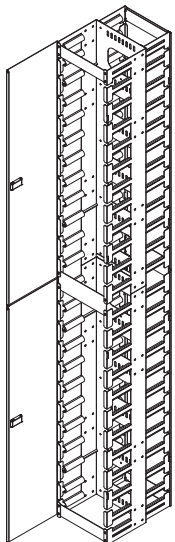

HIGH DENSITY VERTICAL CABLE MANAGERS FOR RACKS: Finger Style 2U spacing

RFM-RVCM-HDxx-DS
Shown with optional End Panel

RFM-RVCM-HDxx-DR
Shown with D-Rings installed

Features:

- Heavy gauge steel
- Designed for use with all R.F.Mote 38U, 44U, and 48U Server Racks (see page 4.1.1)
- Managers ship as 2-Piece body assembly: joins together to form single body
- Large footprint allows for large volume of cabling
- Fingers support cables and provide for gentle bend radius
- 3 models available: Single side, Double sided, or Single side with D-Rings on rear
- Optional End Panels available for Double Sided (-DS) model
- Cable Spools may be added to assist managing cable bundles (see page 6.2.1)
- Segregation Brackets may be installed to separate Fiber cables from Patch cords (see page 6.2.1)

c/w 6 D-Rings on rear of VCM

Part number	A	# of U's	Qty. DRings
RFM-RVCM-HD-6-DR-48	6.00	48U	6 Pcs.
RFM-RVCM-HD-8-DR-48	8.00	48U	6 Pcs.
RFM-RVCM-HD-10-DR-48	10.00	48U	6 Pcs.
RFM-RVCM-HD-12-DR-48	12.00	48U	6 Pcs.
RFM-RVCM-HD-6-DR	6.00	44U	6 Pcs.
RFM-RVCM-HD-8-DR	8.00	44U	6 Pcs.
RFM-RVCM-HD-10-DR	10.00	44U	6 Pcs.
RFM-RVCM-HD-12-DR	12.00	44U	6 Pcs.
RFM-RVCM-HD-6-DR-72	6.00	38U	6 Pcs.
RFM-RVCM-HD-8-DR-72	8.00	38U	6 Pcs.
RFM-RVCM-HD-10-DR-72	10.00	38U	6 Pcs.
RFM-RVCM-HD-12-DR-72	12.00	38U	6 Pcs.

Top views of RVCM-HDxx

RFM-RVCM-HDxx-DS

RFM-RVCM-HDxx-DR

RFM-RVCM-HD10-DS

RFM-RVCM-HD10-DR

RFM-RVCM-HD series: End Panel for Double Sided cable manager

Part number	Fits Double Sided RVCM...
RFM-RVCM-HD-48-EP	RFM-RVCM-HDxx-DS-48
RFM-RVCM-HD-EP	RFM-RVCM-HDxx-DS
RFM-RVCM-HD-72-EP	RFM-RVCM-HD-xx-DS-72