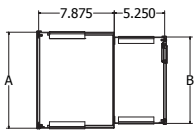

Top views of RVCM-HDxx

RFM-RVCM-HDxx-DS