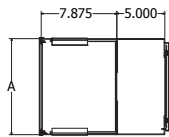

RFM-RVCM-HDxx-DR