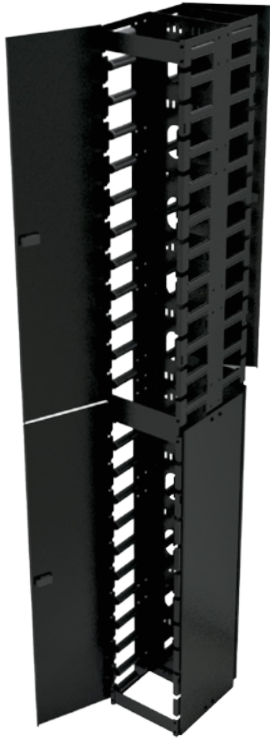

HIGH DENSITY VERTICAL CABLE MANAGERS FOR RACKS: Finger Style 2U spacing

RFM-RVCM-HDxx-DS
Shown with optional End Panel

RFM-RVCM-HDxx-DR
Shown with D-Rings installed

Features:

- Heavy gauge steel
- Designed for use with all R.F.Mote 38U, 44U, and 48U Server Racks (see page 4.1.1)
- Managers ship as 2-Piece body assembly: joins together to form single body
- Large footprint allows for large volume of cabling
- Fingers support cables and provide for gentle bend radius
- 3 models available: Single side, Double sided, or Single side with D-Rings on rear
- Optional End Panels available for Double Sided (-DS) model
- Cable Spools may be added to assist managing cable bundles (see page 6.2.1)
- Segregation Brackets may be installed to separate Fiber cables from Patch cords (see page 6.2.1)

Highlights:

- Removable cable retainer brackets
- Fingers spaced every 2U
- Slots cut in front portion of the manager allow for easy removal of cables after installation
- Doors (2) are: easy to remove, latch closed, and reversible
- Durable black textured powder coated finish, add'l colours available on request

RFM-RVCM-HD series, 2U finger spacing:

c/w Double Sided cable management

Part number	A	# of U's
RFM-RVCM-HD-6-DS-48	6.00	48U
RFM-RVCM-HD-8-DS-48	8.00	48U
RFM-RVCM-HD-10-DS-48	10.00	48U
RFM-RVCM-HD-12-DS-48	12.00	48U
RFM-RVCM-HD-6-DS	6.00	44U
RFM-RVCM-HD-8-DS	8.00	44U
RFM-RVCM-HD-10-DS	10.00	44U
RFM-RVCM-HD-12-DS	12.00	44U
RFM-RVCM-HD-6-DS-72	6.00	38U
RFM-RVCM-HD-8-DS-72	8.00	38U
RFM-RVCM-HD-10-DS-72	10.00	38U
RFM-RVCM-HD-12-DS-72	12.00	38U

Top views of RVCM-HDxx

RFM-RVCM-HDxx-DS

RFM-RVCM-HDxx-DR

RFM-RVCM-HD10-DS

RFM-RVCM-HD10-DR

RFM-RVCM-HD series: End Panel for Double Sided cable manager

Part number	Fits Double Sided RVCM...
RFM-RVCM-HD-48-EP	RFM-RVCM-HDxx-DS-48
RFM-RVCM-HD-EP	RFM-RVCM-HDxx-DS
RFM-RVCM-HD-72-EP	RFM-RVCM-HD-xx-DS-72