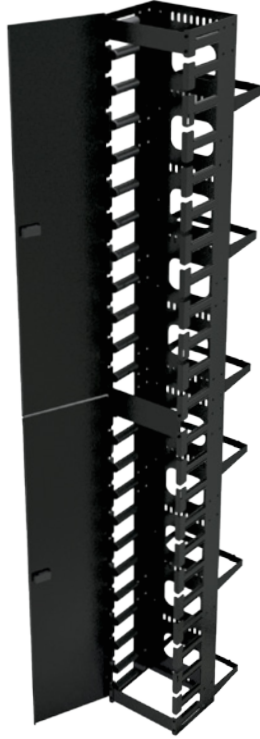

HIGH DENSITY VERTICAL CABLE MANAGERS FOR RACKS: Finger Style 2U spacing

RFM-RVCM-HDxx-DS
Shown with optional End Panel

RFM-RVCM-HDxx-DR
Shown with D-Rings installed

Features:

- Heavy gauge steel
- Designed for use with all R.F.Mote 38U, 44U, and 48U Server Racks (see page 4.1.1)
- Managers ship as 2-Piece body assembly: joins together to form single body
- Large footprint allows for large volume of cabling
- Fingers support cables and provide for gentle bend radius
- 3 models available: Single side, Double sided, or Single side with D-Rings on rear
- Optional End Panels available for Double Sided (-DS) model
- Cable Spools may be added to assist managing cable bundles (see page 6.2.1)
- Segregation Brackets may be installed to separate Fiber cables from Patch cords (see page 6.2.1)

Highlights:

- Removable cable retainer brackets
- Fingers spaced every 2U
- Slots cut in front portion of the manager allow for easy removal of cables after installation
- Doors (2) are: easy to remove, latch closed, and reversible
- Durable black textured powder coated finish, add'l colours available on request

RFM-RVCM-HD series, 2U finger spacing:

c/w Double Sided cable management

Part number	A	# of U's
RFM-RVCM-HD-6-DS-48	6.00	48U
RFM-RVCM-HD-8-DS-48	8.00	48U
RFM-RVCM-HD-10-DS-48	10.00	48U
RFM-RVCM-HD-12-DS-48	12.00	48U
RFM-RVCM-HD-6-DS	6.00	44U
RFM-RVCM-HD-8-DS	8.00	44U
RFM-RVCM-HD-10-DS	10.00	44U
RFM-RVCM-HD-12-DS	12.00	44U
RFM-RVCM-HD-6-DS-72	6.00	38U
RFM-RVCM-HD-8-DS-72	8.00	38U
RFM-RVCM-HD-10-DS-72	10.00	38U
RFM-RVCM-HD-12-DS-72	12.00	38U

Top views of RVCM-HDxx

RFM-RVCM-HDxx-DS

RFM-RVCM-HDxx-DR

RFM-RVCM-HD10-DS

RFM-RVCM-HD10-DR

RFM-RVCM-HD series: End Panel for Double Sided cable manager

Part number	Fits Double Sided RVCM...
RFM-RVCM-HD-48-EP	RFM-RVCM-HDxx-DS-48
RFM-RVCM-HD-EP	RFM-RVCM-HDxx-DS
RFM-RVCM-HD-72-EP	RFM-RVCM-HD-xx-DS-72