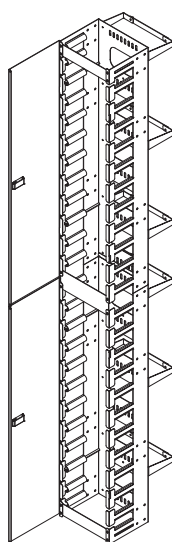

HIGH DENSITY VERTICAL CABLE MANAGERS FOR RACKS: Finger Style 2U spacing

RFM-RVCM-HDxx-DS
Shown with optional End Panel

RFM-RVCM-HDxx-DR
Shown with D-Rings installed

Features:

- Heavy gauge steel
- Designed for use with all R.F.Mote 38U, 44U, and 48U Server Racks (see page 4.1.1)
- Managers ship as 2-Piece body assembly: joins together to form single body
- Large footprint allows for large volume of cabling
- Fingers support cables and provide for gentle bend radius
- 3 models available: Single side, Double sided, or Single side with D-Rings on rear
- Optional End Panels available for Double Sided (-DS) model
- Cable Spools may be added to assist managing cable bundles (see page 6.2.1)
- Segregation Brackets may be installed to separate Fiber cables from Patch cords (see page 6.2.1)

c/w 6 D-Rings on rear of VCM

Part number	A	# of U's	Qty. DRings
RFM-RVCM-HD-6-DR-48	6.00	48U	6 Pcs.
RFM-RVCM-HD-8-DR-48	8.00	48U	6 Pcs.
RFM-RVCM-HD-10-DR-48	10.00	48U	6 Pcs.
RFM-RVCM-HD-12-DR-48	12.00	48U	6 Pcs.
RFM-RVCM-HD-6-DR	6.00	44U	6 Pcs.
RFM-RVCM-HD-8-DR	8.00	44U	6 Pcs.
RFM-RVCM-HD-10-DR	10.00	44U	6 Pcs.
RFM-RVCM-HD-12-DR	12.00	44U	6 Pcs.
RFM-RVCM-HD-6-DR-72	6.00	38U	6 Pcs.
RFM-RVCM-HD-8-DR-72	8.00	38U	6 Pcs.
RFM-RVCM-HD-10-DR-72	10.00	38U	6 Pcs.
RFM-RVCM-HD-12-DR-72	12.00	38U	6 Pcs.

Top views of RVCM-HDxx

RFM-RVCM-HDxx-DS

RFM-RVCM-HDxx-DR

RFM-RVCM-HD10-DS

RFM-RVCM-HD10-DR

RFM-RVCM-HD series: End Panel for Double Sided cable manager

Part number	Fits Double Sided RVCM...
RFM-RVCM-HD-48-EP	RFM-RVCM-HDxx-DS-48
RFM-RVCM-HD-EP	RFM-RVCM-HDxx-DS
RFM-RVCM-HD-72-EP	RFM-RVCM-HD-xx-DS-72