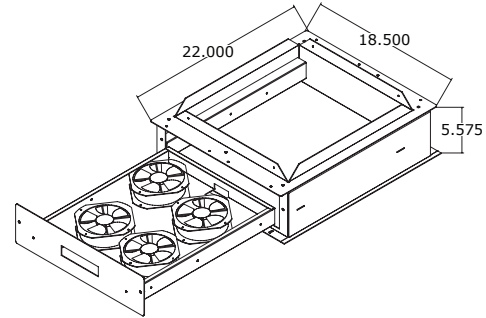

EXHAUST FANS: HIGH VOLUME EXHAUST UNIT

Features:

- High volume exhaust removes warm air from cabinet
- 2-Fan or 4-Fan deployment
- Mounts on top of cabinet
- May be deployed with or without any R.F.Mote cooling fan option
- Durable black textured powder coated finish
- Fan tray slides out for easy service

FITS WITH ANY...	PART NUMBER	DESCRIPTION
• RFM SERIES 30 CABINETS	RFM-EXFAN-2	HIGH VOLUME EXHAUST UNIT 840 CFM (ATTACHES TO TOP OF CABINET)
	RFM-EXFAN-4	HIGH VOLUME EXHAUST UNIT 1680 CFM (ATTACHES TO TOP OF CABINET)
• RFM SERIES 24 CABINETS	RFM-EXFAN-2-24	HIGH VOLUME EXHAUST UNIT 840 CFM (ATTACHES TO TOP OF CABINET)
	RFM-EXFAN-4-24	HIGH VOLUME EXHAUST UNIT 1680 CFM (ATTACHES TO TOP OF CABINET)