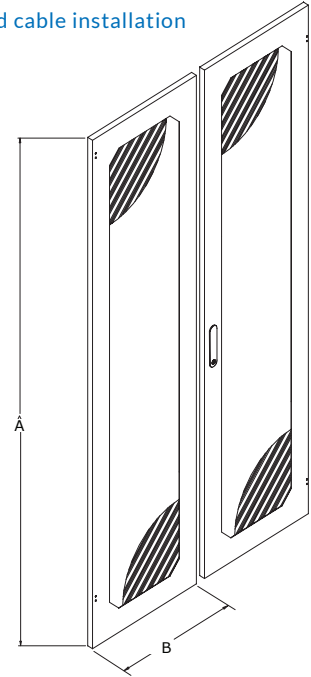

SPLIT DOORS: PERFORATED, ACRYLIC, & SOLID

Features:

- Heavy gauge steel
- All welded construction
- Both cabinet doors lift off for ease of equipment and cable installation
- Equipped with 3-Point Locking swing handle
- Electronic and Combination lock options available
- Durable textured powder coated finish
- Standard colour is all black
- Custom colours and sizes available upon request

Highlights:

- Smoked acrylic allows for easy viewing of equipment without opening the door
- Perforated doors provide optimal air flow

30" wide RFM Series cabinets, 90" height

Description	Part number	A	B
PERFORATED	RFM-3090-1-P-DD-78	84.81	13.15
SMOKED ACRYLIC	RFM-3090-1-DD	84.81	13.15
SOLID	RFM-3090-2-DD	84.81	13.15

24" wide RFM Series cabinets, 90" height

Description	Part number	A	B
PERFORATED	RFM-2490-1-P-DD-78	84.81	10.00
SMOKED ACRYLIC	RFM-2490-1-DD	84.81	10.00
SOLID	RFM-2490-2-DD	84.81	10.00

30" wide RFM Series cabinets, 83" height

Description	Part number	A	B
PERFORATED	RFM-3083-1-P-DD-78	77.68	13.15
SMOKED ACRYLIC	RFM-3083-1-DD	77.68	13.15
SOLID	RFM-3083-2-DD	77.68	13.15

24" wide RFM Series cabinets, 83" height

Description	Part number	A	B
PERFORATED	RFM-2483-1-P-DD-78	77.68	10.00
SMOKED ACRYLIC	RFM-2483-1-DD	77.68	10.00
SOLID	RFM-2483-2-DD	77.68	10.00