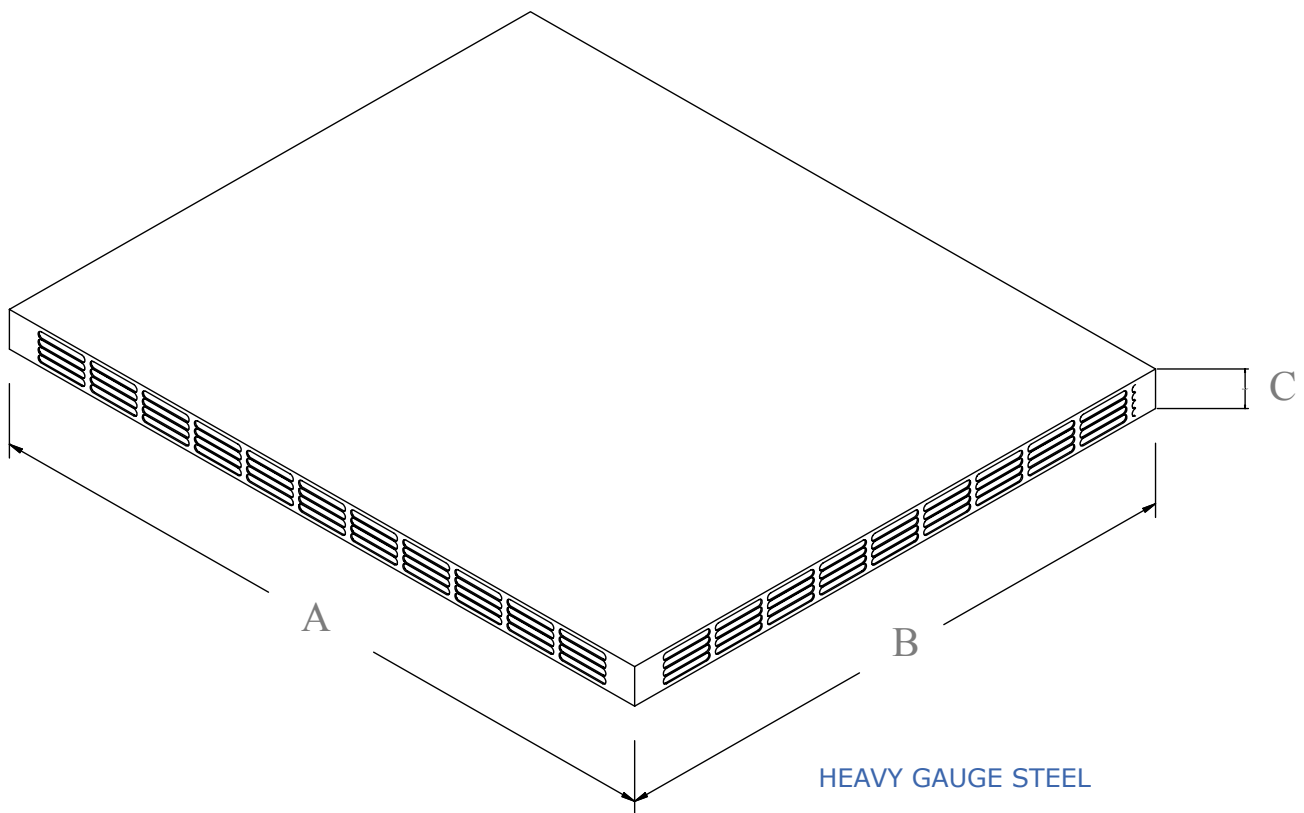

SPRINKLER CAP

30" WIDE CABINET	PART NUMBER	A	B	C
	RFM-3030-SC	30.00	30.00	2.00
	RFM-3036-SC	36.00	30.00	2.00
	RFM-3042-SC	42.00	30.00	2.00
24" WIDE CABINET				
	RFM-2430-SC	30.00	24.00	2.00
	RFM-2436-SC	36.00	24.00	2.00
	RFM-2442-SC	42.00	24.00	2.00

HEAVY GAUGE STEEL

SPRINKLER CAP DESIGNED TO PROTECT ENCLOSURE EQUIPMENT FROM FALLING DUST, DIRT, AND WATER, WHILE PROVIDING ADEQUATE VENTILATION

DURABLE BLACK TEXTURED POWDER COATED FINISH

CUSTOM COLOURS AND SIZES AVAILABLE ON REQUEST