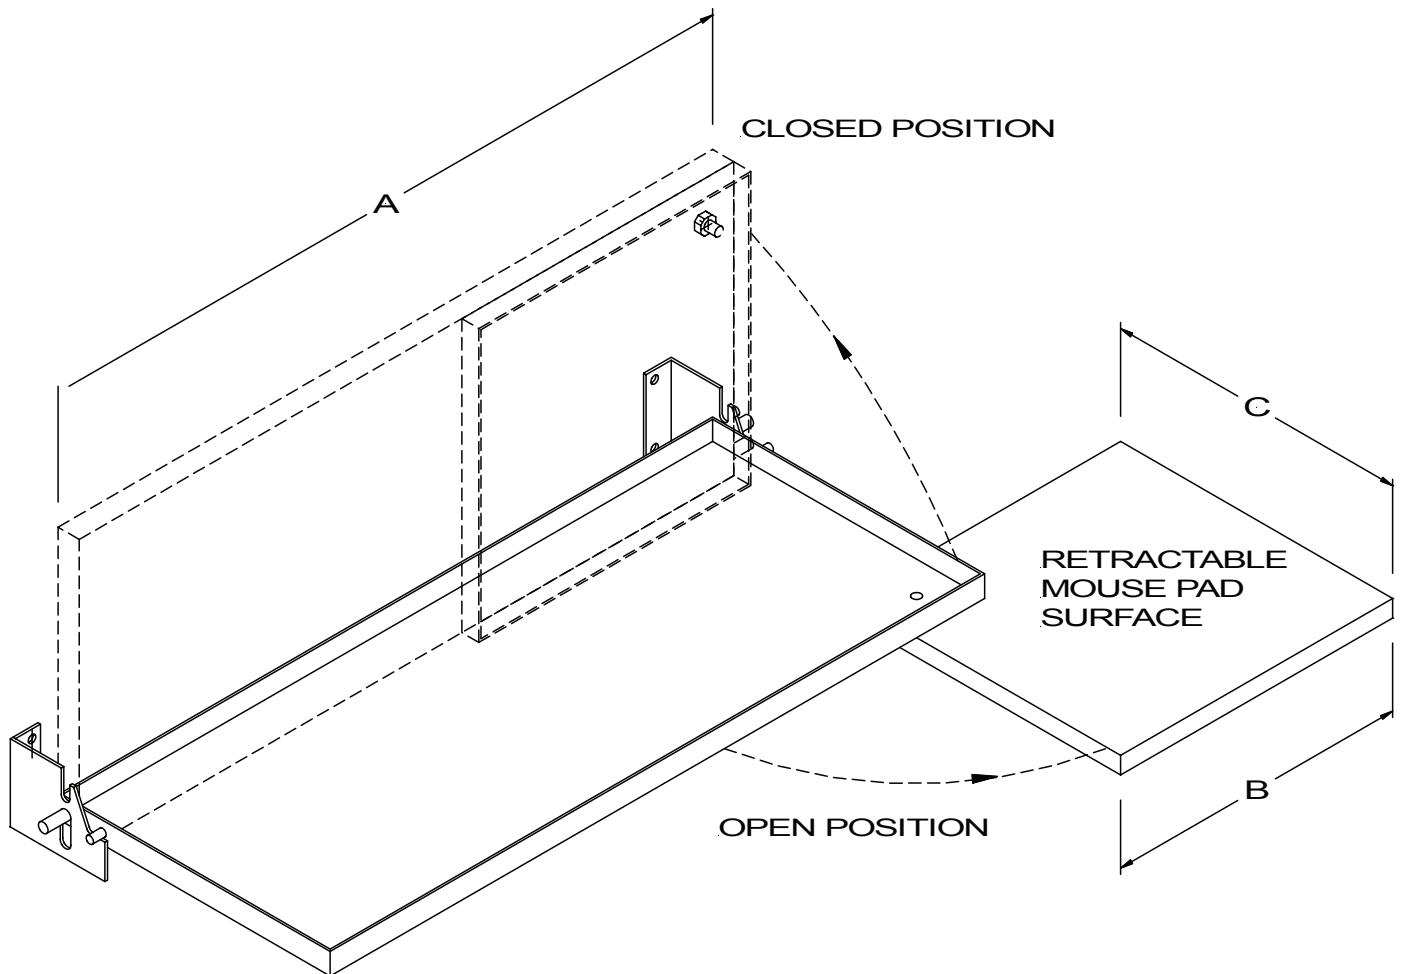

FOLDING KEYBOARD TRAY

	PART NUMBER	A	B	C
19" MOUNTING	RFM-FKBA-19	19.25	8.00	8.00
23" MOUNTING	RFM-FKBA-23	19.25	8.00	8.00

HEAVY GAUGE STEEL

DOUBLE SIDED TAPE TO SECURE
KEYBOARD SUPPLIED

DURABLE BLACK TEXTURED POWDER
COATED FINISH