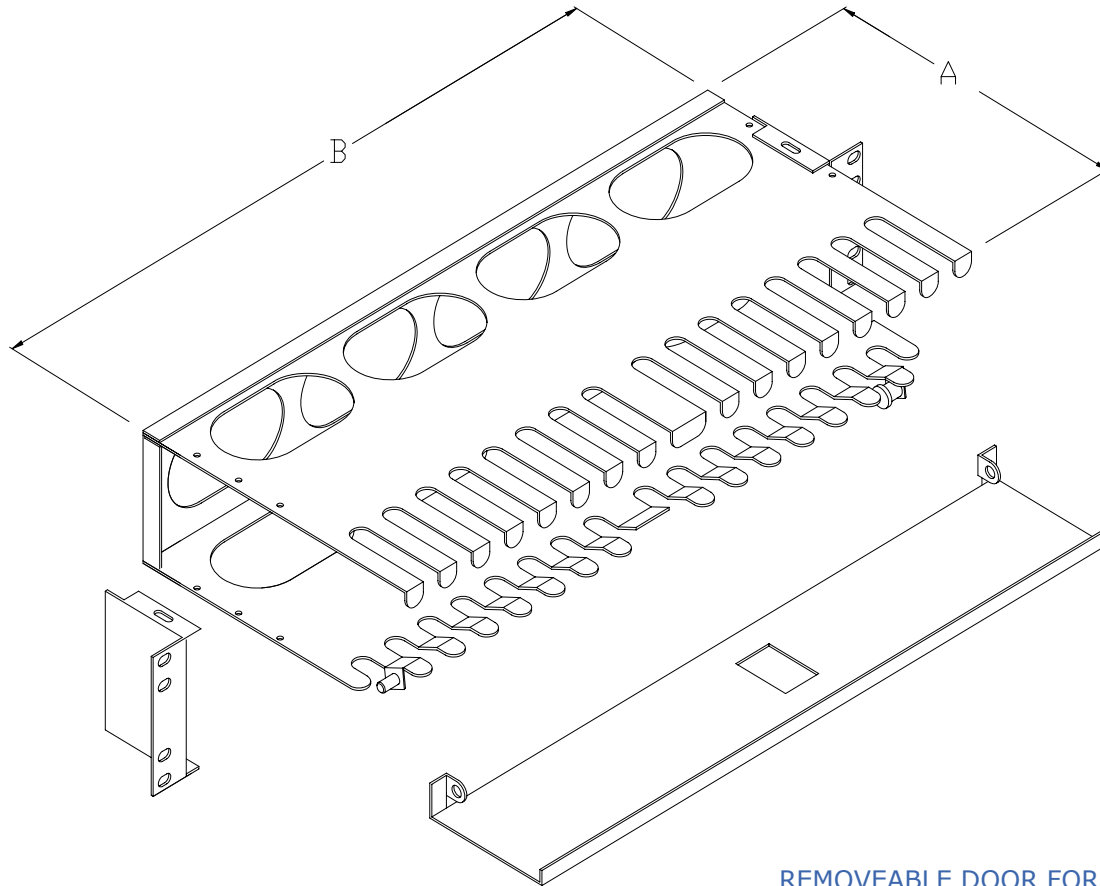

## HORIZONTAL CABLE MANAGER FINGER STYLE HIGH DENSITY ADJUSTABLE

PART NUMBER	A	B	# of U's
RFM-192D-HCM-FHD	8.125	19"EIA	2U

REMOVEABLE DOOR FOR EASE OF CABLE  
INSTALLATION AND REMOVAL

ADJUSTABLE MOUNTING BRACKETS ALLOW  
THE UNIT TO BE INSTALLED WITH AN  
OFFSET OF 3", 5.5", OR 7.5" IN FRONT OF  
THE RACK

DOOR LATCHES CLOSED

HEAVY GAUGE STEEL CONSTRUCTION

DURABLE BLACK TEXTURED POWDER  
COATED FINISH

CUSTOM COLOURS AND SIZES AVAILABLE  
ON REQUEST