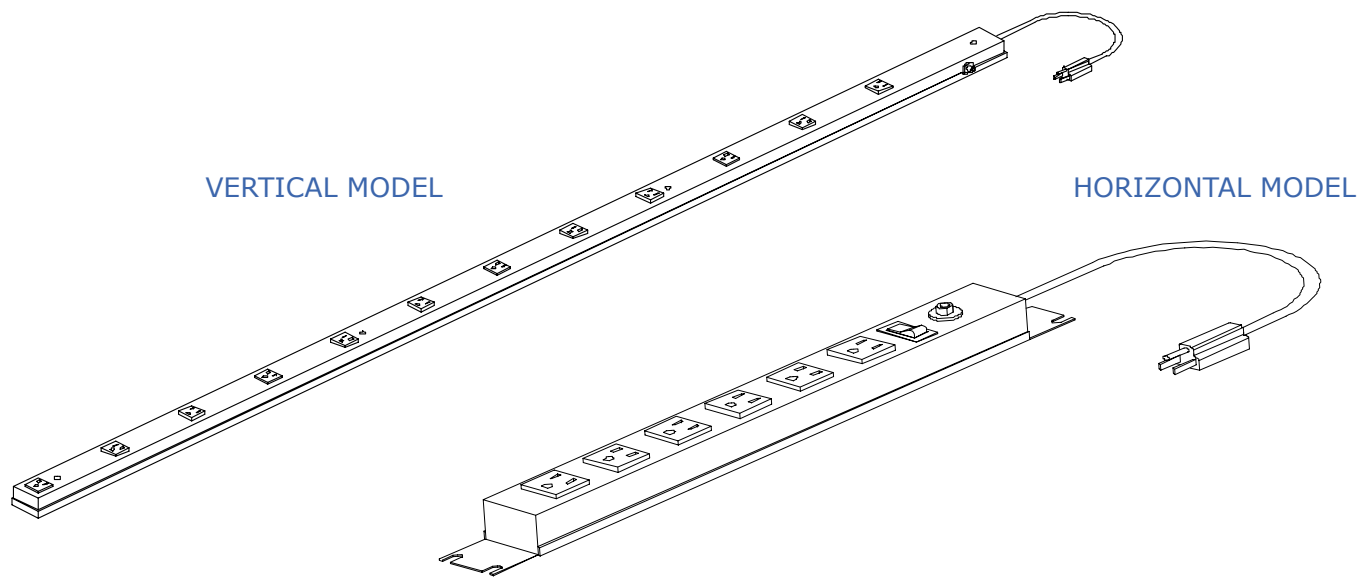

CURRENT MONITORING POWER BARS

PART NUMBER	RATED	PART DESCRIPTION
		<i>HORIZONTAL CURRENT MONITORING POWER BAR, STANDARD COLOUR IS BLACK</i>
RFM-BRC100-10	15 AMP	19"EIA HORIZ., 10 OUTLETS, 10' CORD w/NEMA 5-15P 15A STRAIGHT BLADE PLUGS, 15A RECEPTACLES, ON/OFF SWITCH
RFM-BRC100-1020	20 AMP	19"EIA HORIZ., 10 OUTLETS, 10' CORD w/NEMA 5-20P 20A STRAIGHT BLADE PLUGS, 15A RECEPTACLES, ON/OFF SWITCH
RFM-BRC100-1025	20 AMP	19"EIA HORIZ., 10 OUTLETS, 10' CORD w/NEMA 5-20P 20A STRAIGHT BLADE PLUGS, 20A RECEPTACLES, ON/OFF SWITCH
		<i>HORIZONTAL CURRENT MONITORING POWER BAR, STANDARD COLOUR IS BLACK</i>
RFM-VRTBC200-10	15 AMP	66"H VERT., 20 OUTLETS, 10' CORD w/NEMA 5-15P 15A STRAIGHT BLADE PLUGS, 15A RECEPTACLES, ON/OFF SWITCH
RFM-VRTBC200-1020	20 AMP	66"H VERT., 20 OUTLETS, 10' CORD w/NEMA 5-20P 20A STRAIGHT BLADE PLUGS, 15A RECEPTACLES, ON/OFF SWITCH
RFM-VRTBC200-10210	20 AMP	66"H VERT., 20 OUTLETS, 10' CORD w/NEMA 5-20P 20A STRAIGHT BLADE PLUGS, 20A RECEPTACLES, ON/OFF SWITCH

U L APPROVED

CURRENT MONITORING

AVAILABLE IN VERTICAL AND HORIZONTAL

15AMP AND 20AMP AVAILABLE

FOR TWISTLOCK PLUG ADD THE SUFFIX -T TO
PART NUMBER:

E.G. RFM-BRC100-10-T

STANDARD COLOUR IS BLACK