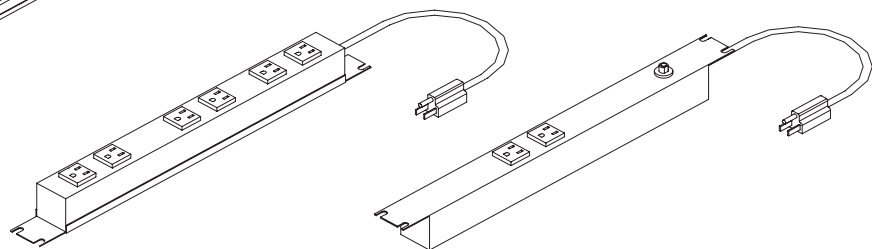

POWER BARS

| PART / MODEL NUMBER | RATED | MOUNT POSITION / SIZE | # OF OUTLETS / TYPE | PLUG TYPE | SWITCHED |
|--|-------|-----------------------|----------------------------------|----------------|----------|
| RFM-19-PBH-8 | 15A | HORIZONTAL / 19"W | 8 OUTLETS (2-FR, 6-REAR) / 5-15R | STRAIGHT BLADE | NO |
| RFM-19-PBHT | 15A | HORIZONTAL / 19"W | 6 OUTLETS / 5-15R | TWIST-LOCK | YES |
| RFM-19-PBH-20A | 20A | HORIZONTAL / 19"W | 6 OUTLETS / 5-20R | STRAIGHT BLADE | NO |
| RFM-19-PBHT-20A | 20A | HORIZONTAL / 19"W | 6 OUTLETS / 5-20R | TWIST-LOCK | NO |
| RFM-48-PBV-18 | 15A | VERTICAL / 48"H | 18 OUTLETS / 5-15R | STRAIGHT BLADE | NO |
| RFM-52-PBVT | 15A | VERTICAL / 52"H | 8 OUTLETS / 5-15R | TWIST-LOCK | NO |
| RFM-62-PBV-24 | 15A | VERTICAL / 62"H | 24 OUTLETS / 5-15R | STRAIGHT BLADE | NO |
| RFM-76-PBVT | 15A | VERTICAL / 76"H | 12 OUTLETS / 5-15R | TWIST-LOCK | NO |
| RFM-52-PBV-20A | 20A | VERTICAL / 52"H | 8 OUTLETS / 5-20R | STRAIGHT BLADE | NO |
| RFM-62-PBV-20A-24 | 20A | VERTICAL / 62"H | 24 OUTLETS / 5-20R | STRAIGHT BLADE | NO |
| RFM-62-PBVT-20A-24 | 20A | VERTICAL / 62"H | 24 OUTLETS / 5-20R | TWIST-LOCK | NO |
| NOTES: HORIZONTAL AND VERTICAL POWER BARS - STANDARD COLOUR IS BLACK | | | | | |
| HORIZONTAL AND VERTICAL POWER BARS - STANDARD CORD LENGTH IS 15' (4.57M) | | | | | |
| HORIZONTAL POWER BARS ALSO AVAILABLE IN 23" AND 24" MOUNTING, UPON REQUEST | | | | | |

VERTICAL MODEL

HORIZONTAL MODEL

Rear facing view

Front facing view