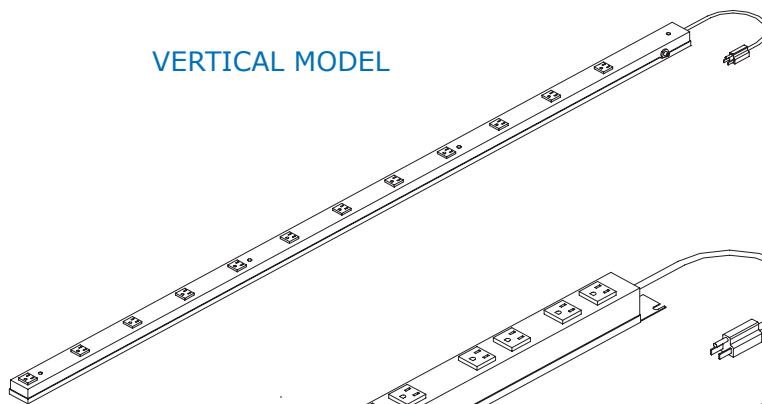

POWER BARS

| PART / MODEL NUMBER | RATED | MOUNT POSITION / SIZE | # OF OUTLETS / TYPE | PLUG TYPE | SWITCHED |
|--|-------|-----------------------|----------------------------------|----------------|----------|
| RFM-19-PBH-8 | 15A | HORIZONTAL / 19"W | 8 OUTLETS (2-FR, 6-REAR) / 5-15R | STRAIGHT BLADE | NO |
| RFM-19-PBHT | 15A | HORIZONTAL / 19"W | 6 OUTLETS / 5-15R | TWIST-LOCK | YES |
| RFM-19-PBH-20A | 20A | HORIZONTAL / 19"W | 6 OUTLETS / 5-20R | STRAIGHT BLADE | NO |
| RFM-19-PBHT-20A | 20A | HORIZONTAL / 19"W | 6 OUTLETS / 5-20R | TWIST-LOCK | NO |
| RFM-48-PBV-18 | 15A | VERTICAL / 48"H | 18 OUTLETS / 5-15R | STRAIGHT BLADE | NO |
| RFM-52-PBVT | 15A | VERTICAL / 52"H | 8 OUTLETS / 5-15R | TWIST-LOCK | NO |
| RFM-62-PBV-24 | 15A | VERTICAL / 62"H | 24 OUTLETS / 5-15R | STRAIGHT BLADE | NO |
| RFM-76-PBVT | 15A | VERTICAL / 76"H | 12 OUTLETS / 5-15R | TWIST-LOCK | NO |
| RFM-52-PBV-20A | 20A | VERTICAL / 52"H | 8 OUTLETS / 5-20R | STRAIGHT BLADE | NO |
| RFM-62-PBV-20A-24 | 20A | VERTICAL / 62"H | 24 OUTLETS / 5-20R | STRAIGHT BLADE | NO |
| RFM-62-PBVT-20A-24 | 20A | VERTICAL / 62"H | 24 OUTLETS / 5-20R | TWIST-LOCK | NO |
| NOTES: HORIZONTAL AND VERTICAL POWER BARS - STANDARD COLOUR IS BLACK | | | | | |
| HORIZONTAL AND VERTICAL POWER BARS - STANDARD CORD LENGTH IS 15' (4.57M) | | | | | |
| HORIZONTAL POWER BARS ALSO AVAILABLE IN 23" AND 24" MOUNTING, UPON REQUEST | | | | | |

VERTICAL MODEL

HORIZONTAL MODEL

Rear facing view

Front facing view