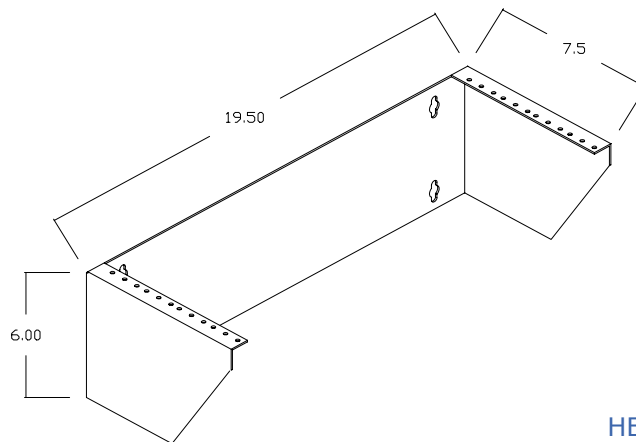

WALL OR CEILING MOUNT BRACKETS

PART NUMBER	# of U's
RFM-CMPB-4U-12	4U
RFM-CMPB-4U-7	4U
RFM-CMPB-2U-4	2U

RFM-CMPB-4U-12

RFM-CMPB-2U-4

RFM-CMPB-4U-7

HEAVY GAUGE STEEL

EQUIPMENT MOUNTING HOLES
TAPPED #10-32

COATED IN TEXTURED BLACK