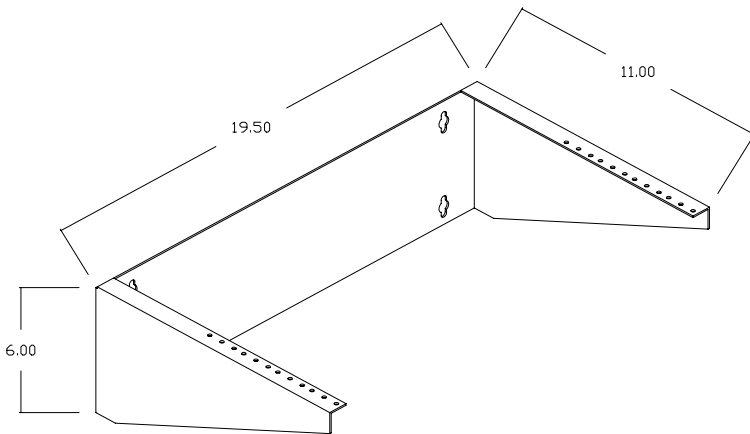

WALL OR CEILING MOUNT BRACKETS

PART NUMBER	# of U's
RFM-CMPB-4U-12	4U
RFM-CMPB-4U-7	4U
RFM-CMPB-2U-4	2U

RFM-CMPB-4U-12

RFM-CMPB-2U-4

RFM-CMPB-4U-7

HEAVY GAUGE STEEL

EQUIPMENT MOUNTING HOLES
TAPPED #10-32

COATED IN TEXTURED BLACK