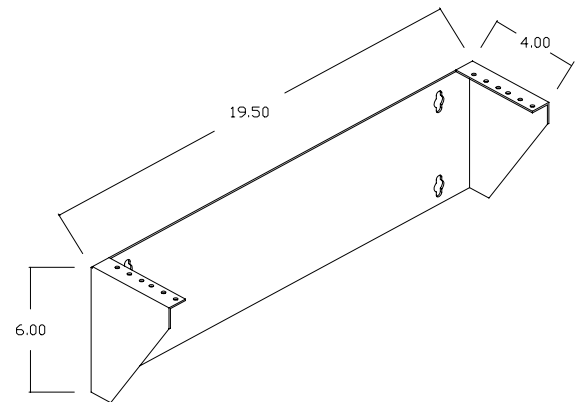

WALL OR CEILING MOUNT BRACKETS

PART NUMBER	# of U's
RFM-CMPB-4U-12	4U
RFM-CMPB-4U-7	4U
RFM-CMPB-2U-4	2U

RFM-CMPB-4U-12

RFM-CMPB-2U-4

RFM-CMPB-4U-7

HEAVY GAUGE STEEL

EQUIPMENT MOUNTING HOLES
TAPPED #10-32

COATED IN TEXTURED BLACK