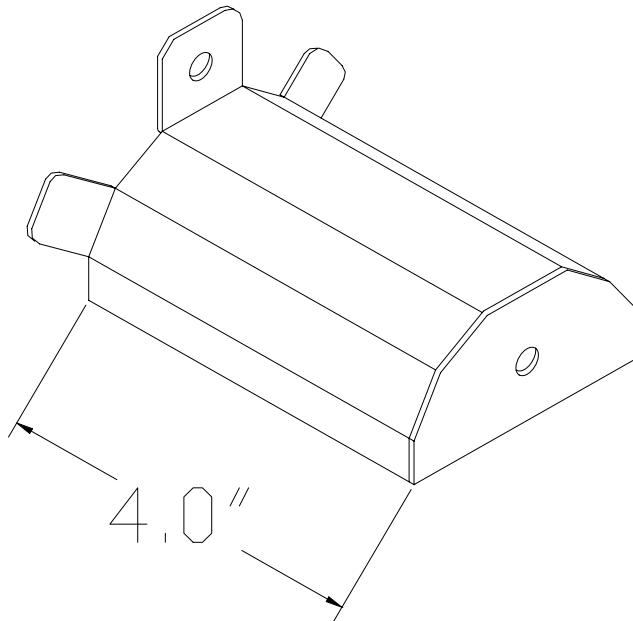

## CABLE SPOOL

PART NUMBER

RFM-CFS

SUPPORTS SLACK CABLES

ROUNDED DESIGN MAINTAINS GENTLE  
BEND RADIUS

FITS ALL RACK STYLE CABLE MANAGERS

EASY ASSEMBLY CAN BE ATTACHED  
INSIDE OR OUTSIDE OF CABLE MANAGER

DURABLE BLACK TEXTURED POWDER  
COATED FINISH