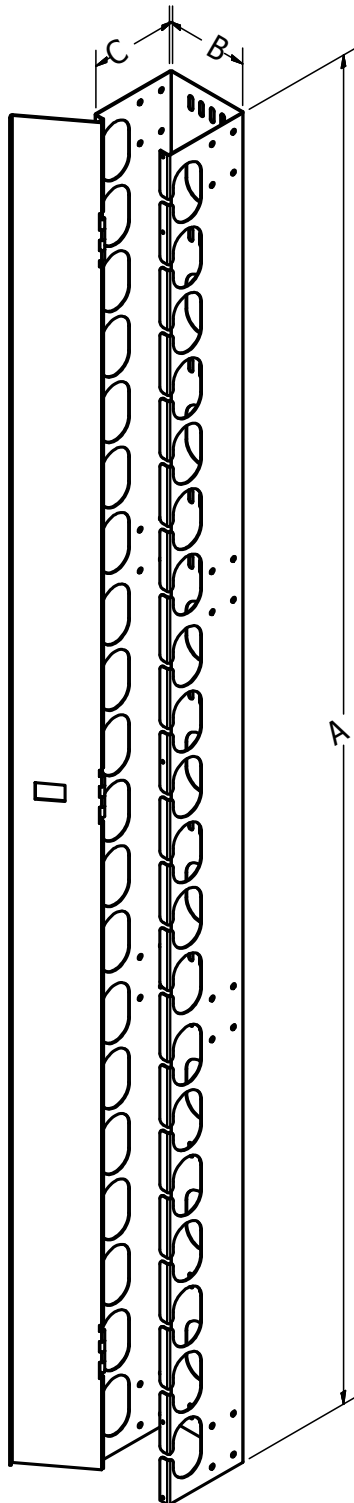

RACK CABLE MANAGERS

FITS OUR...	PART NUMBER	A	B	C	# of U's
44U RACKS	RFM-RVCM-B	82.50	5.15	5.43	44U
44U RACKS	RFM-RVCMG-B	82.50	8.15	5.43	44U
24U RACKS	RFM-RVCM-B-48	48.00	5.15	5.43	24U
38U RACKS	RFM-RVCM-B-72	72.00	5.15	5.43	38U
44U RACKS	RFM-RVCM-B-10	82.50	10.00	5.43	44U
44U RACKS	RFM-RVCM-B-12	82.50	12.00	5.43	44U
48U RACKS	RFM-RVCM8-48	89.50	8.00	5.43	48U
48U RACKS	RFM-RVCM10-48	89.50	10.00	5.43	48U
18U RACKS (WALL MOUNT)	RFM-RVCM-B-RWF	35.00	5.15	5.43	18U

TYPICAL VIEW ON REAR SURFACE

REMOVABLE CABLE RETAINER BRACKETS

FINGERED CUTOUTS FOR EASY CABLE ADDS AND MOVES

DOOR HELD SHUT WITH SLIDE LATCH

DURABLE BLACK TEXTURED POWDER COATED FINISH

CUSTOM COLOURS AND SIZES AVAILABLE ON REQUEST