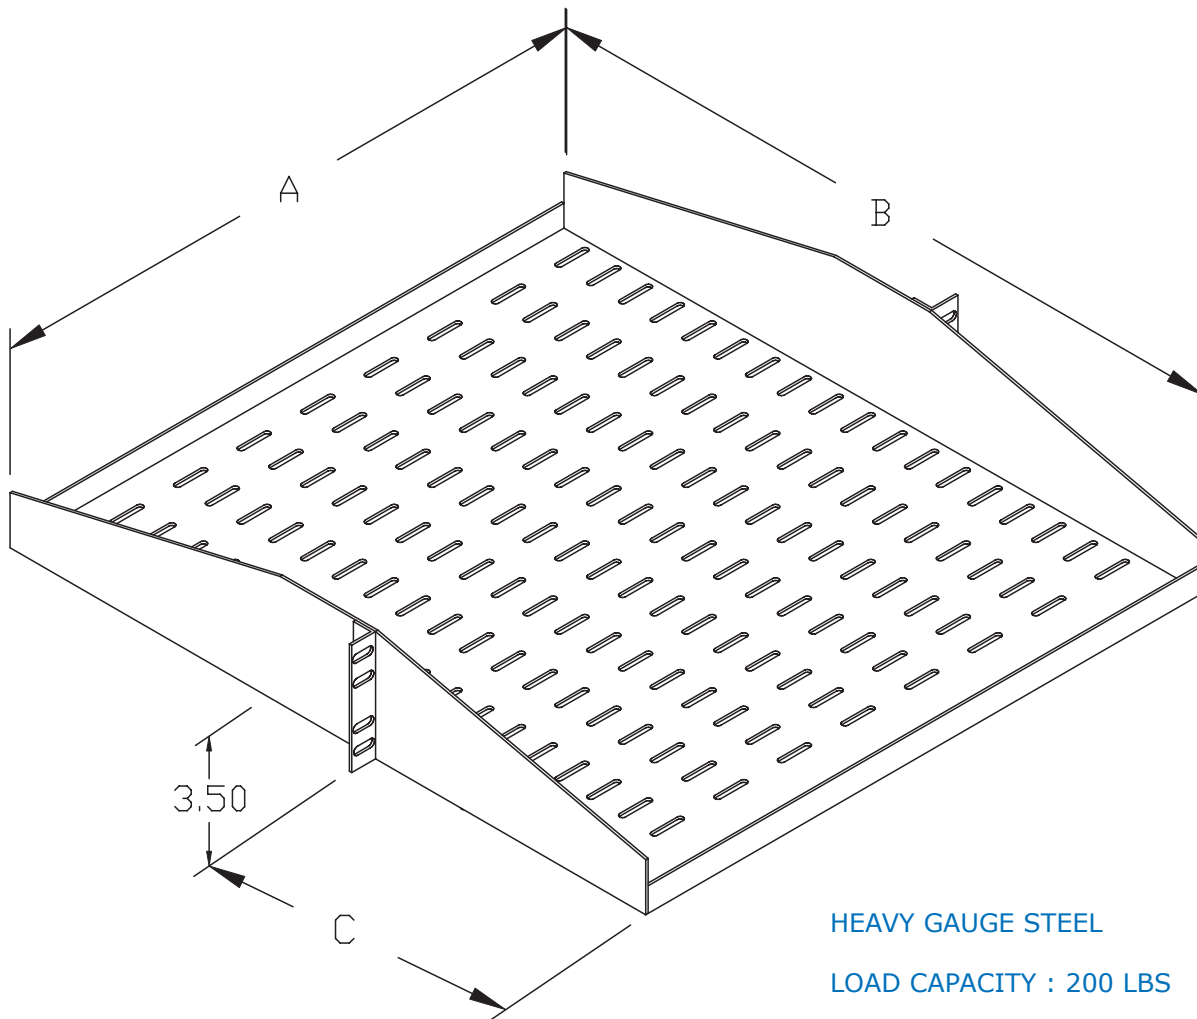

RACK SHELF FIXED DOUBLE SIDED

	PART NUMBER	A	B	C	# of U's
19" MOUNTING	RFM-1920-DRFS	17.50	20.00	8.50	2U
	RFM-1928-DRFS	17.50	28.00	12.50	2U
23" MOUNTING	RFM-2315-DRFS	21.50	15.00	7.50	2U

HEAVY GAUGE STEEL

LOAD CAPACITY : 200 LBS

PERFORATED FOR VENTILATION,
MOUNTING SERVERS, CABLE TIES AND
ACCESSORIES

DURABLE BLACK TEXTURED POWDER
COATED FINISH

CUSTOM COLOURS AND SIZES AVAILABLE
ON REQUEST