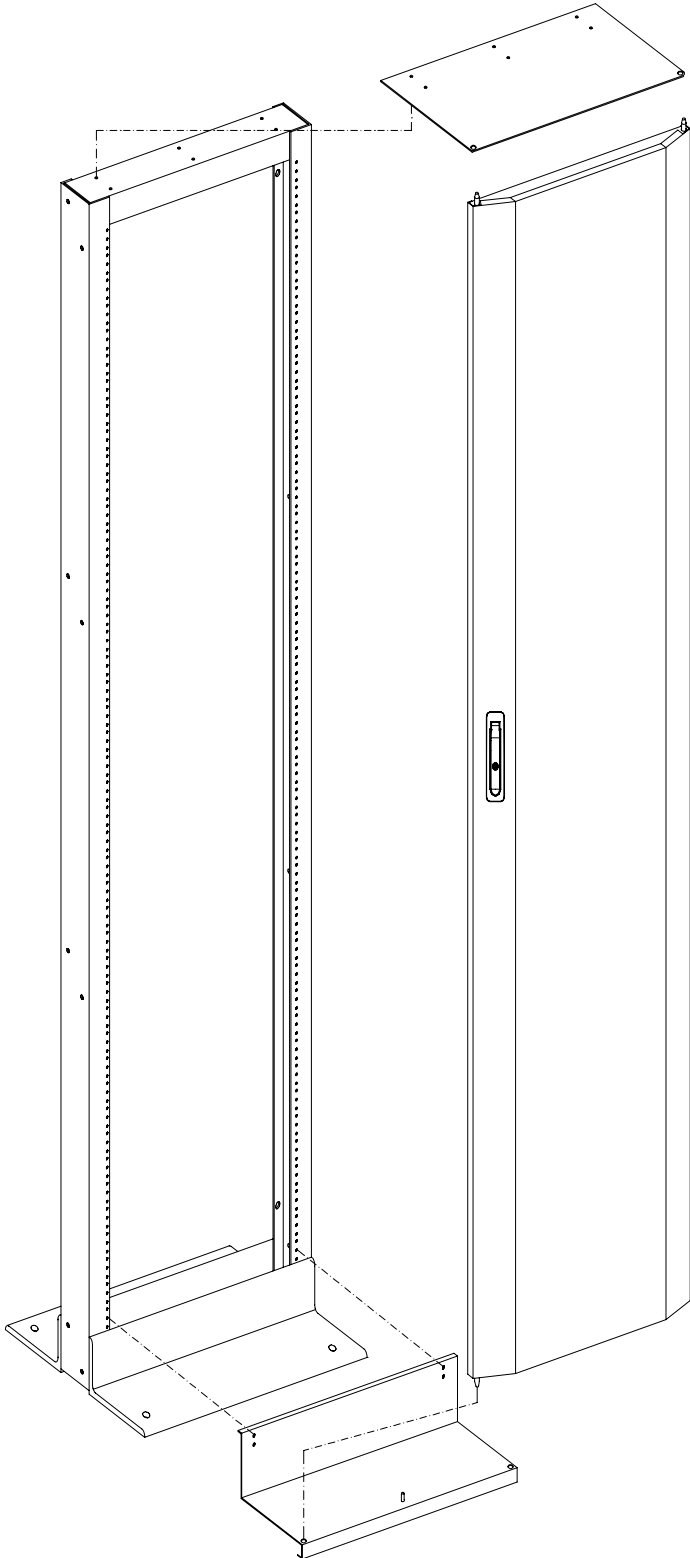

RACK DOOR

FITS ALL OUR..	PART NUMBER	# of U's
19" x 44U RACKS	RFM-RD-19 (SOLID)	44U
19" x 44U RACKS	RFM-RD-19-P (PERFORATED)	44U

UNIT DESIGNED FOR USE WITH ALL R.F.MOTE
19" X 44U RELAY RACKS

PROVIDES ADDED SECURITY BY RESTRICTING
ACCESS TO EQUIPMENT AND PATCH CORDS

ADDS A CLEAN FINISHED LOOK TO AN
INSTALLATION

SOLID OR PERFORATED DOOR AVAILABLE

PREVENTS ACCIDENTAL REMOVAL OF
PATCHCORDS

FIELD REVERSIBLE DOOR C/W LOCKABLE
2-POINT HANDLE

DURABLE BLACK TEXTURED POWDER
COATED FINISH