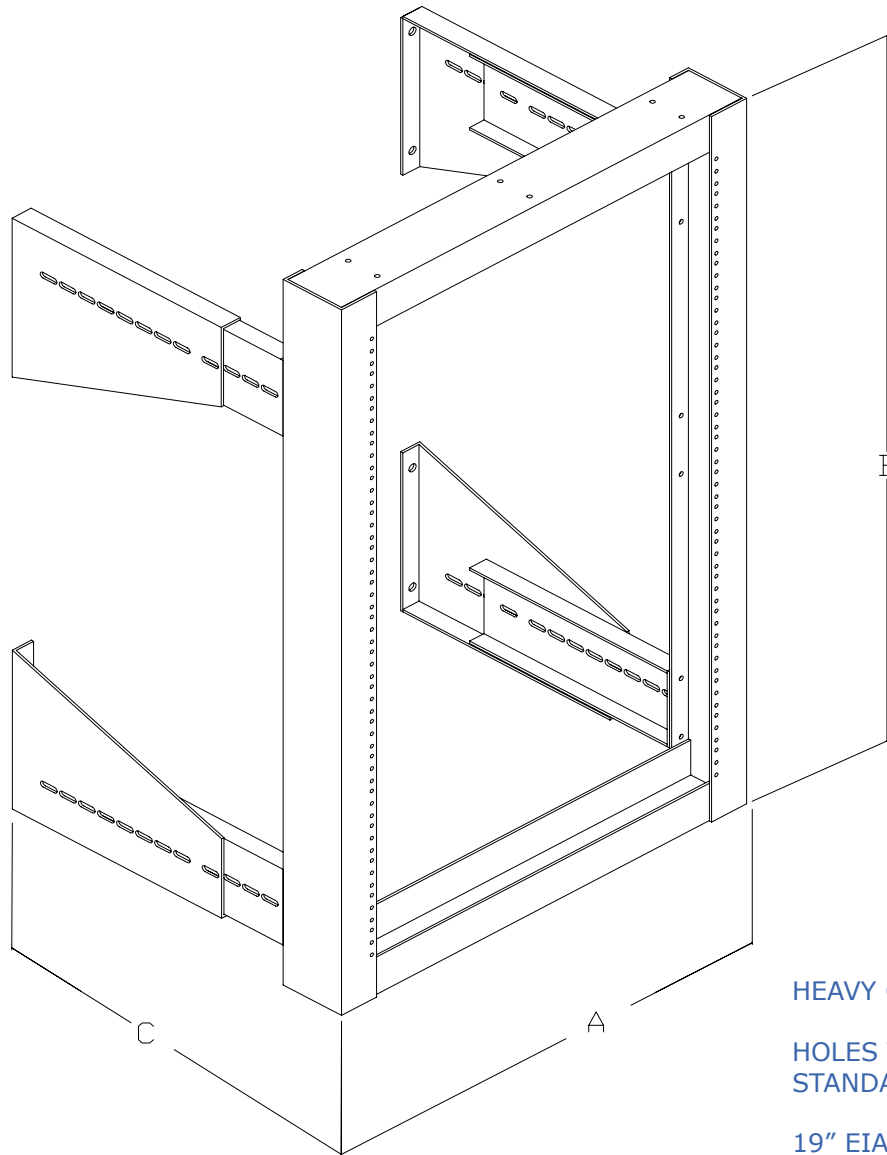

## WALL MOUNT FIXED RACK

PART NUMBER	A	B	C (OVERALL DEPTH)	# of U's
RFM-1920-RWF-ADJ	21.50	35.50	ADJUSTABLE 14" ~ 21"	18U

HEAVY GAUGE STEEL BOLTED ASSEMBLY

HOLES TAPPED #10-32 UNF TO EIA  
STANDARD PATTERN

19" EIA MOUNTING

ADJUSTABLE DEPTH

COATED IN TEXTURED BLACK

CUSTOM COLOURS AND SIZES AVAILABLE  
ON REQUEST