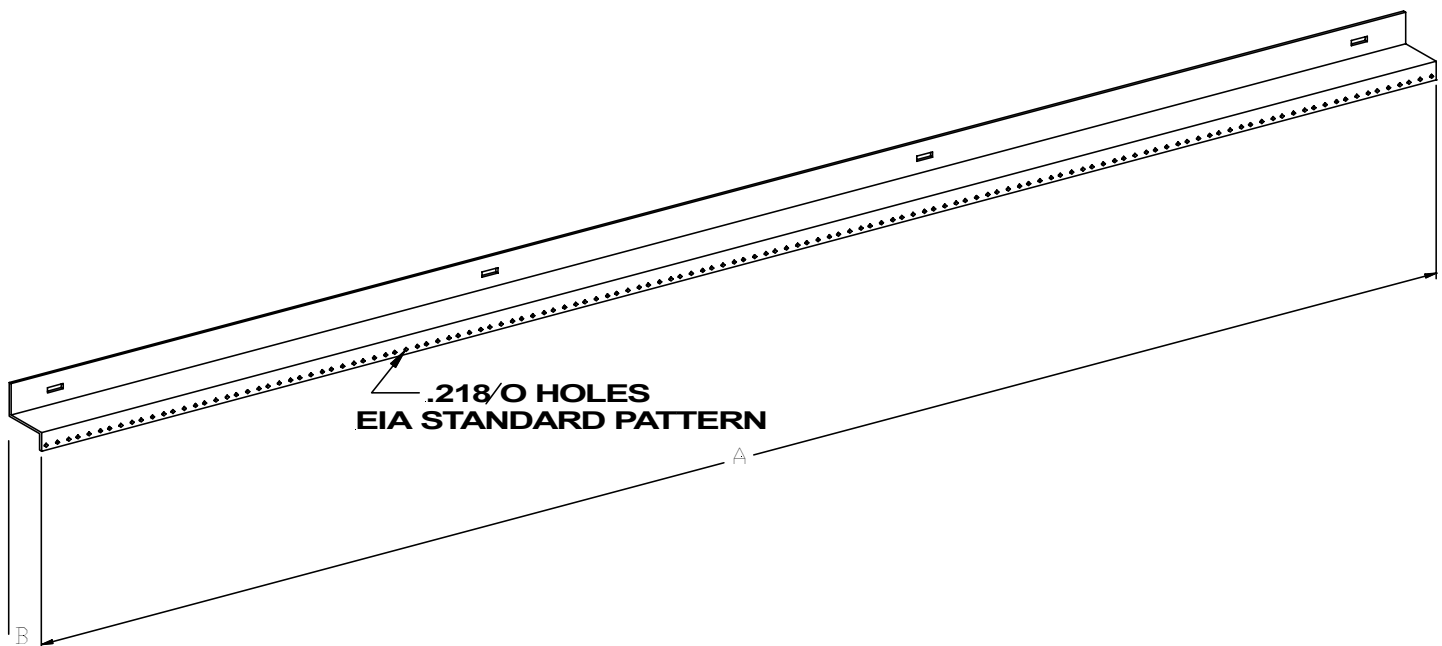

Z RAILS

	PART NUMBER	A	B	# of U's
30" WIDE CABINET	RFM-83-ZR	77.00	2.00	44U
	RFM-72-ZR	66.50	2.00	38U
	RFM-59-ZR	52.50	2.00	30U
	RFM-35-ZR	29.75	2.00	17U
24" WIDE CABINET	RFM-83-ZR-24	77.00	1.40	44U
	RFM-72-ZR-24	66.50	1.40	38U
	RFM-59-ZR-24	52.50	1.40	30U
	RFM-35-ZR-24	29.75	1.40	17U

Z RAILS ARE USED TO MOUNT CABINET
 STYLE SHELVING

HEAVY GAUGE ZMC STEEL

EIA PATTERN 0.218\"/>

AVAILABLE IN THREADED EIA PATTERN

DURABLE BLACK TEXTURED POWDER
 COATED FINISH

CUSTOM COLOURS AND SIZES AVAILABLE
 ON REQUEST