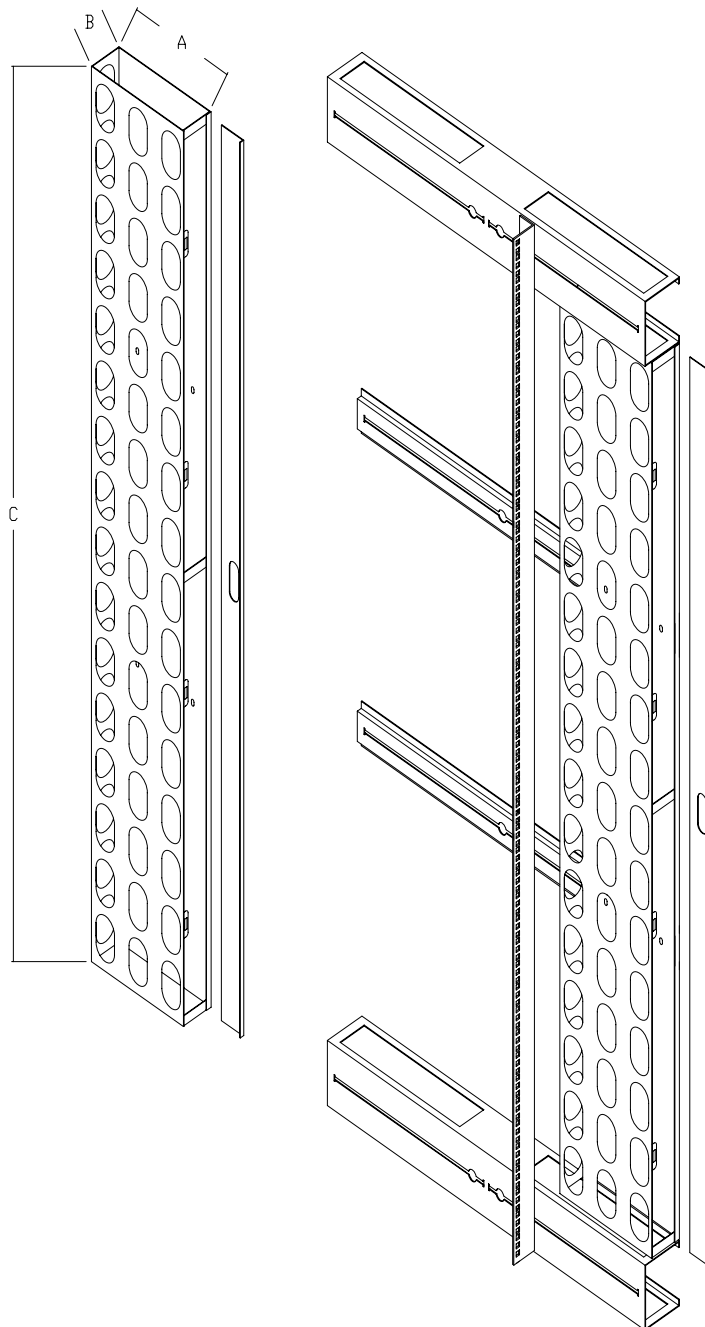

FORTRESS CABLE MANAGER (SQUARED FRONT/DOOR)

PART NUMBER	A	B	C
RFM-FORT-CMS	10.00	3.00	68.50
RFM-FORT-CMS-72	10.00	3.00	57.50

CMS SHOWN INSTALLED

HEAVY GAUGE STEEL

ALL WELDED CONSTRUCTION

CABLE MANAGER MOUNTS BETWEEN RACEWAY
 STYLE CROSS MEMBERS

MOUNTING ANGLES BOLT TO RACEWAY STYLE
 CROSS MEMBERS - THIS ALLOWS THE CMS
 AND THE MOUNTING ANGLE TO BE MOVED
 INDEPENDENTLY. THUS, THE MOUNTING
 ANGLE AND THE CMS CAN BOTH BE LOCATED
 FLUSH WITH THE FRONT OR REAR OF THE
 CABINET FRAME

CUT OUTS IN RACEWAY LINE UP WITH
 CUT OUTS IN CABINET TOP AND BASE FOR
 EASE OF CABLE ENTRY INTO CABINET

DURABLE BLACK TEXTURED POWDER COATED
 FINISH

CUSTOM COLOURS AND SIZES AVAILABLE
 ON REQUEST