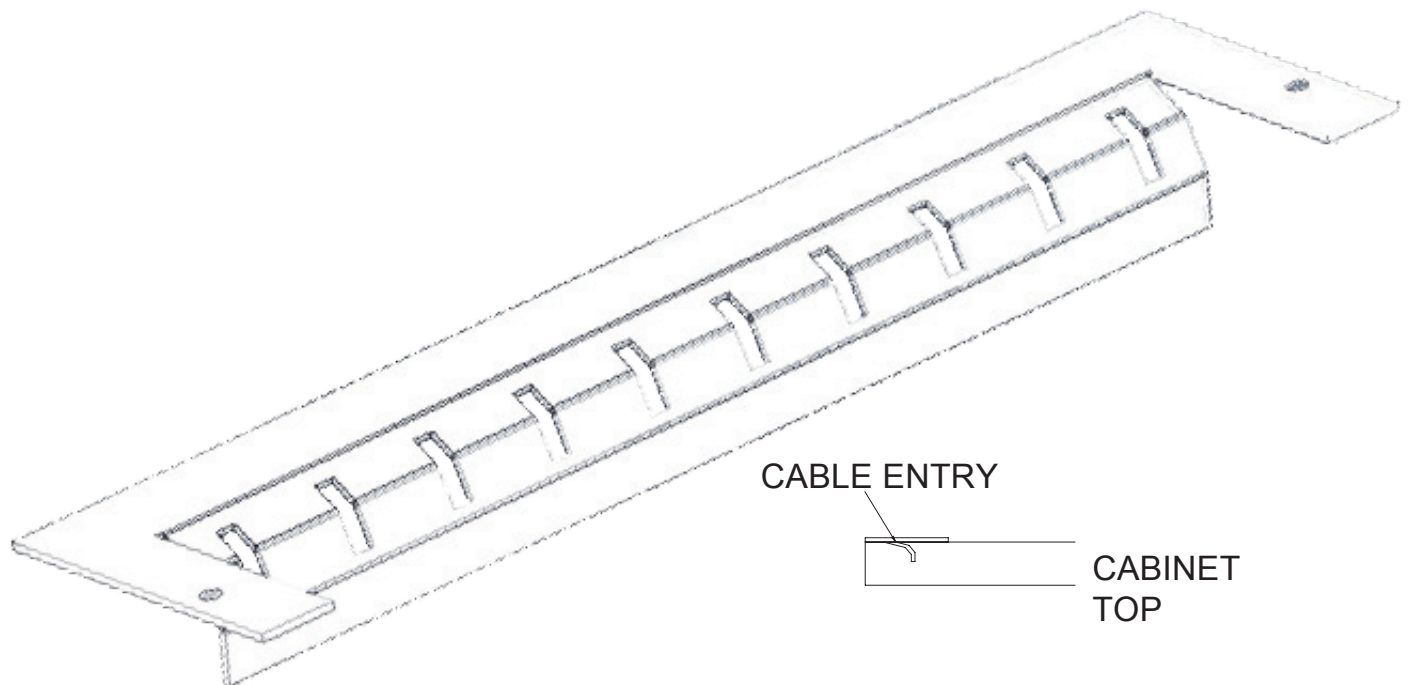

WATER FALL CABLE ENTRY PLATE

PART NUMBER
RFM-WFCP

PLATE FITS ALL R.F.MOTE CABINET CABLE ACCESS OPENINGS

WATERFALL PROFILE ALLOWS CABLES TO MAINTAIN BEND RADII ENTERING THE CABINET

DURABLE BLACK TEXTURED POWDER COATED FINISH