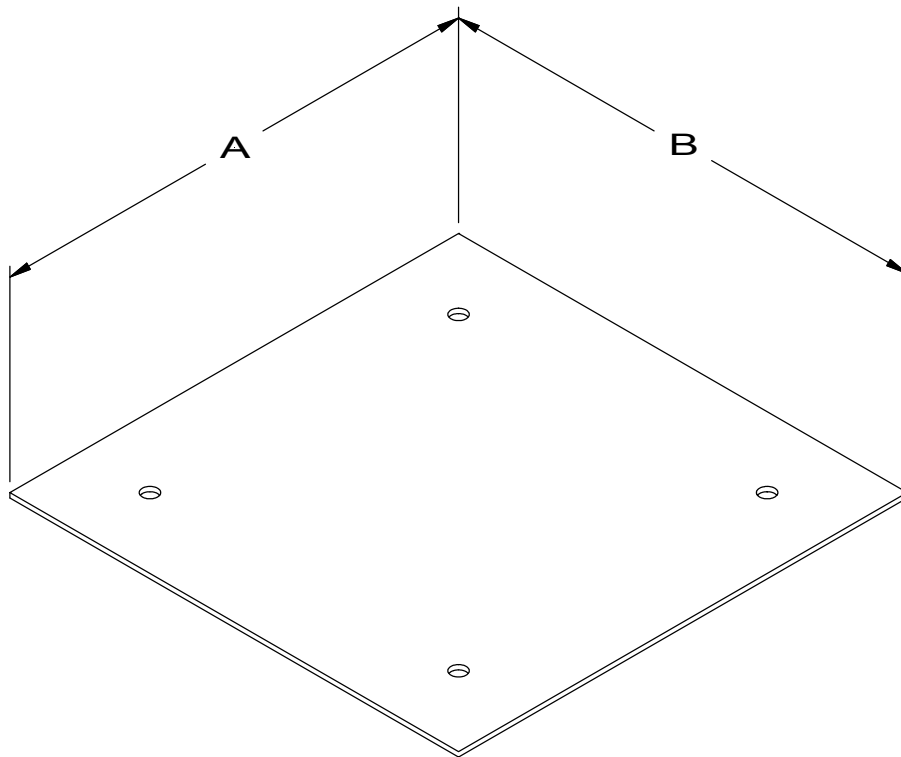

COVER PLATES

	PART NUMBER	A	B
FITS ALL CABINETS	RFM-CP	6.00	6.00
	RFM-CP-F	12.00	3.50

HEAVY GAUGE STEEL

USED TO COVER FAN/CABLE ACCESS
OPENINGS IN TOP OF CABINETS OR
FLOOR PLATES

DURABLE BLACK TEXTURED POWDER
COATED FINISH