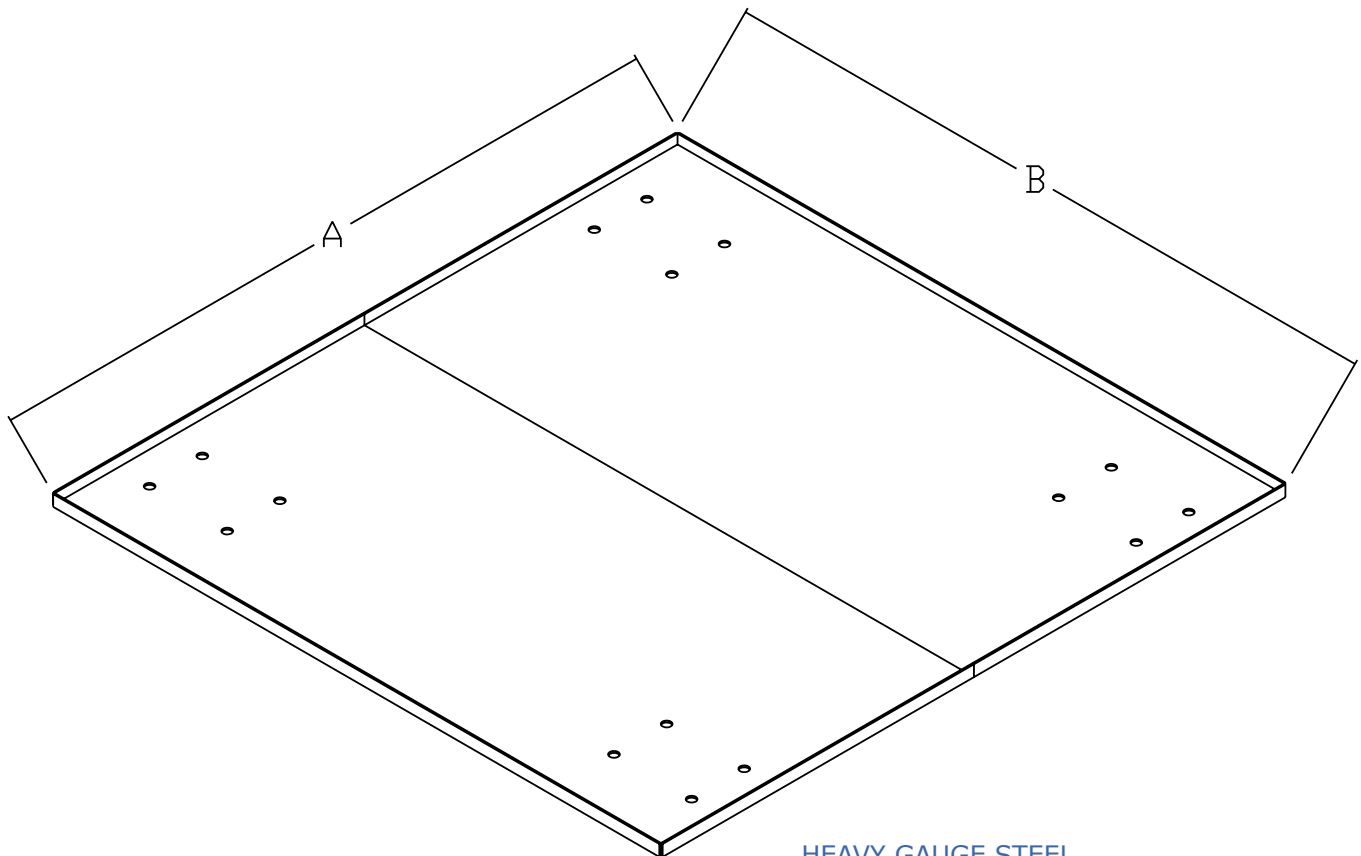

## FLOOR PLATES

	PART NUMBER	A	B
30" WIDE CABINET	RFM-3030-FP	28.31	27.38
	RFM-3036-FP	28.31	33.38
	RFM-3042-FP	28.31	39.38
24" WIDE CABINET	RFM-2430-FP	22.31	27.38
	RFM-2436-FP	22.31	33.38
	RFM-2442-FP	22.31	39.38

HEAVY GAUGE STEEL

2 SECTION ASSEMBLY

AVAILABLE AS VENTED UNITS\*:  
 c/w 2 x 5" DIAMETER FAN OPENINGS

DURABLE BLACK TEXTURED POWDER  
 COATED FINISH

CUSTOM COLOURS AND SIZES AVAILABLE  
 ON REQUEST

**\*NOTE: ADD SUFFIX '-V' FOR VENTED UNIT.  
 E.G.: RFM-3030-FP-V**