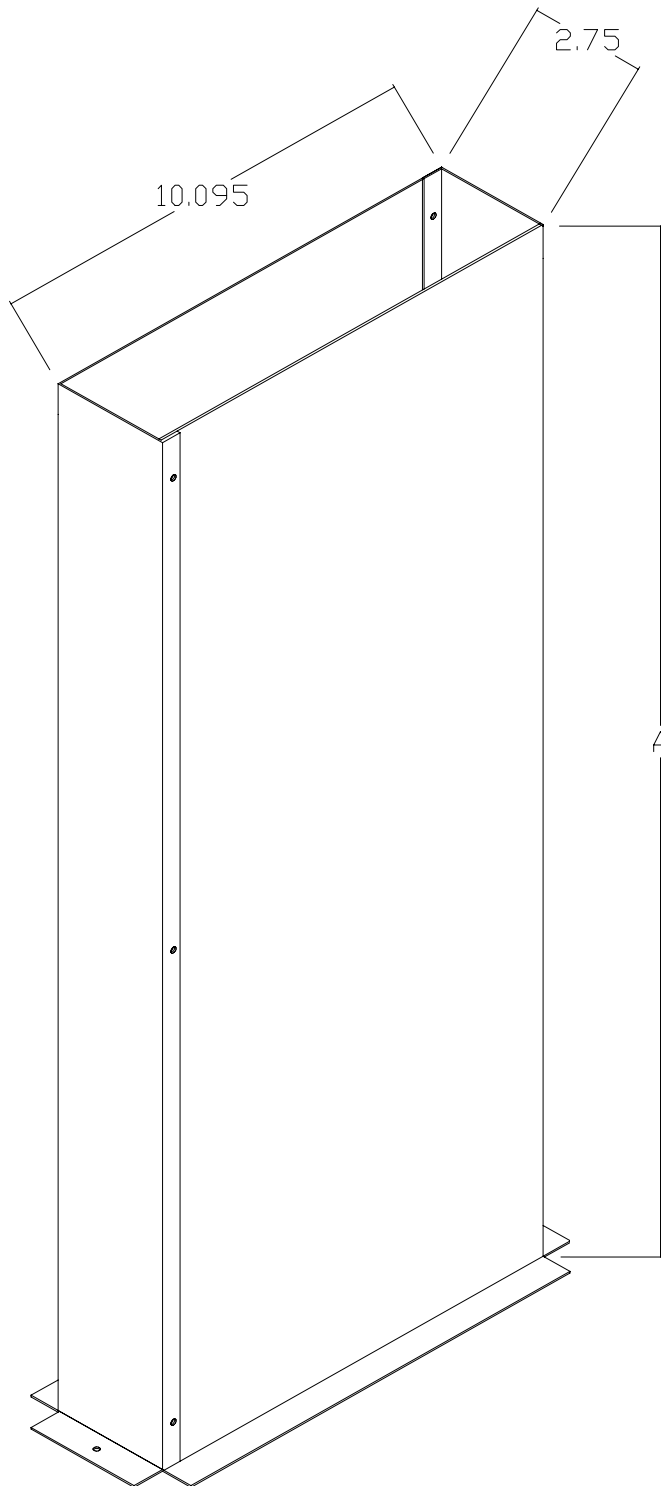

## WIRING STACKS

PART NUMBER	A
RFM-CWS-24	24.00
RFM-CWS-36	36.00
RFM-CWS-48	48.00

DESIGNED TO COVER CABLING FROM  
CEILING TO CABINET

FITS ALL CABINET CUTOUTS 2.75" X 10"

TWO PIECE CONSTRUCTION ALLOWS  
CABLING TO BE INSTALLED FIRST

SIMPLE SCREW ASSEMBLY

DURABLE BLACK TEXTURED POWDER  
COATED FINISH

CUSTOM COLOURS AND SIZES AVAILABLE  
ON REQUEST