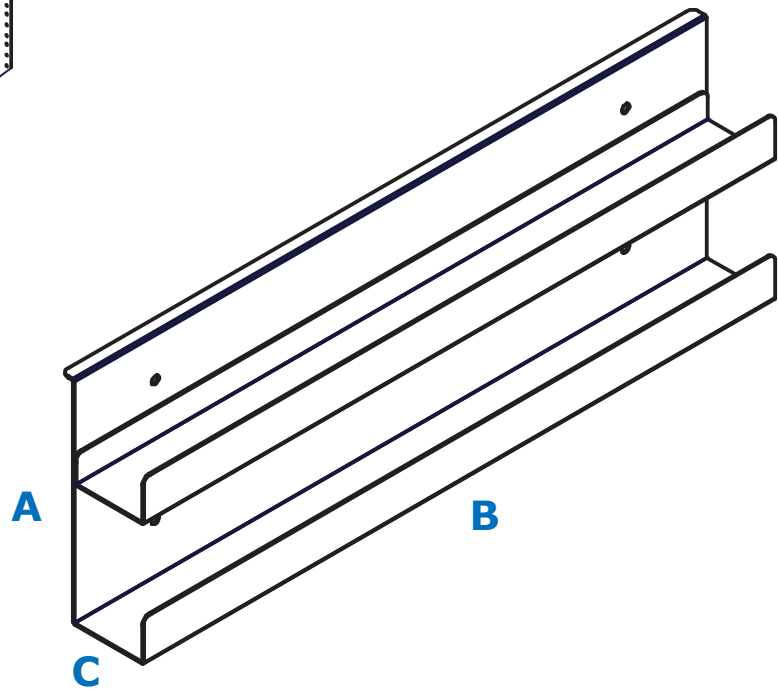

FRONT TO BACK CABLE TROUGH

PART NUMBER	A	B	C	FITS WITH OUR
RFM-FTB-CT-BA	7.875	23.50	2.60	30"W CABINETS

HEAVY GAUGE STEEL

FOR USE IN RFM SERIES 30" WIDE
CABINETS

MOUNTS ON CROSS MEMBERS

PROVIDES SUPPORT FOR CABLES
ROUTED FRONT TO BACK THROUGH
ACCESS HOLES IN MOUNTING ANGLES