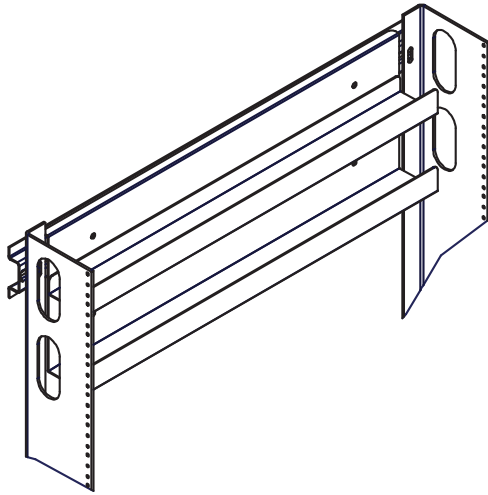

FRONT TO BACK CABLE TROUGH

PART NUMBER	A	B	C	FITS WITH OUR
RFM-FTB-CT-BA	7.875	23.50	2.60	30"W CABINETS

HEAVY GAUGE STEEL

FOR USE IN RFM SERIES 30" WIDE
CABINETS

MOUNTS ON CROSS MEMBERS

PROVIDES SUPPORT FOR CABLES
ROUTED FRONT TO BACK THROUGH
ACCESS HOLES IN MOUNTING ANGLES