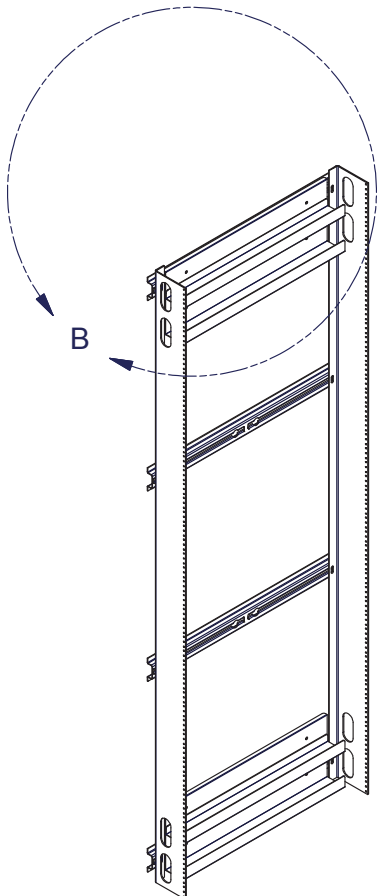

FRONT TO BACK CABLE TROUGH

PART NUMBER	A	B	C	FITS WITH OUR
RFM-FTB-CT-BA	7.875	23.50	2.60	30"W CABINETS

HEAVY GAUGE STEEL

FOR USE IN RFM SERIES 30" WIDE
CABINETS

MOUNTS ON CROSS MEMBERS

PROVIDES SUPPORT FOR CABLES
ROUTED FRONT TO BACK THROUGH
ACCESS HOLES IN MOUNTING ANGLES