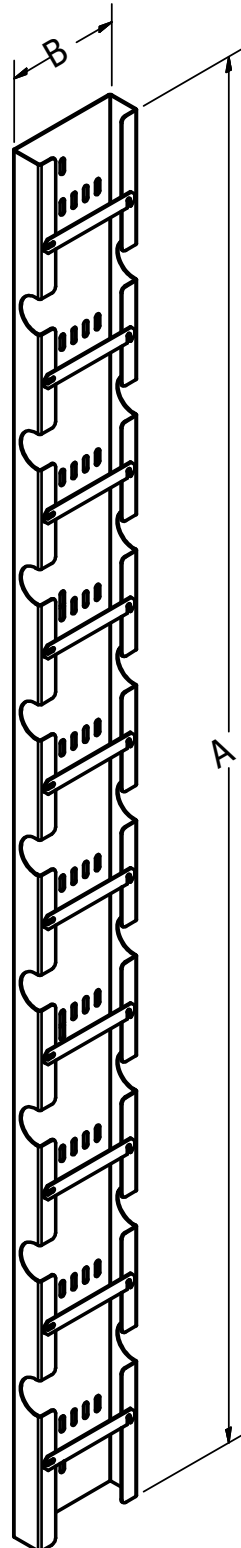

## VERTICAL CABLE MANAGERS

	PART NUMBER	A	B	# of U's
<i>6" WIDE SERIES</i>	RFM-683-VBB	76.88	6.00	44U
	RFM-672-VBB	65.88	6.00	38U
	RFM-659-VBB	52.75	6.00	30U
	RFM-635-VBB	28.75	6.00	17U
<i>NOTE: 4" WIDE AVAILABLE ON REQUEST</i>				

HEAVY GAUGE STEEL

SWING ARMS FOR EASY CABLE ACCESS

PROVISIONS FOR CABLE TIES

DURABLE BLACK TEXTURED POWDER  
COATED FINISH

CUSTOM COLOURS AND SIZES AVAILABLE  
ON REQUEST

**NOTE: NOT RECOMMENDED FOR 24" CABINETS**