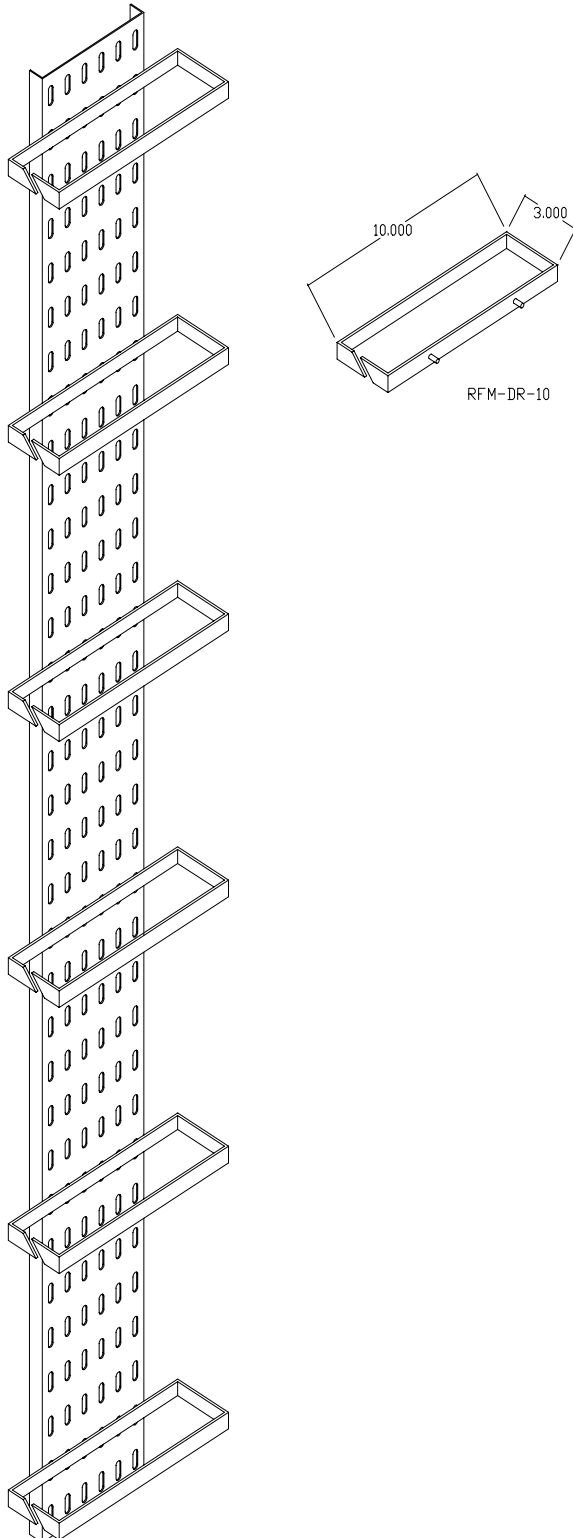

## HIGH DENSITY CABLE MANAGERS FOR CABINETS

PART DESCRIPTION	PART NUMBER
VCT-HD FITS ALL 83"H CABINETS	RFM-683-VCT-HD
D-RINGS INSTALL ON VCT-HD	RFM-DR-10

UNIT DESIGNED FOR USE WITH ALL R.F.MOTE 83" HEIGHT CABINETS

ALLOWS FOR LARGE VOLUME OF CABLING TO BE MANAGED

MULTIPLE CABLE LACING POINTS

UNIT INCLUDES 6 D-RINGS FOR CABLE MANAGEMENT. ADDITIONAL D-RINGS ALSO AVAILABLE SEPARATELY

**NOTE: D-RING P/N RFM-DR-10**

DURABLE BLACK TEXTURED POWDER COATED FINISH