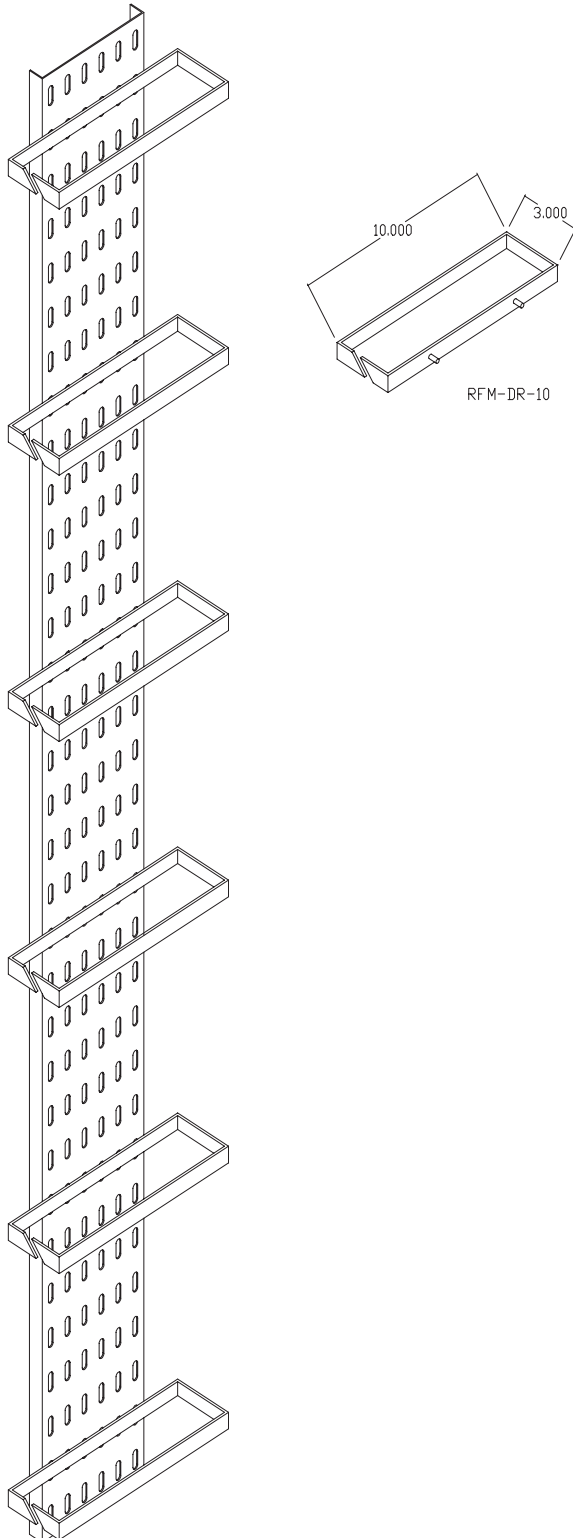

HIGH DENSITY CABLE MANAGERS FOR CABINETS

PART DESCRIPTION	PART NUMBER
VCT-HD FITS ALL 83"H CABINETS	RFM-683-VCT-HD
D-RINGS INSTALL ON VCT-HD	RFM-DR-10

UNIT DESIGNED FOR USE WITH ALL R.F.MOTE 83" HEIGHT CABINETS

ALLOWS FOR LARGE VOLUME OF CABLING TO BE MANAGED

MULTIPLE CABLE LACING POINTS

UNIT INCLUDES 6 D-RINGS FOR CABLE MANAGEMENT. ADDITIONAL D-RINGS ALSO AVAILABLE SEPARATELY

NOTE: D-RING P/N RFM-DR-10

DURABLE BLACK TEXTURED POWDER COATED FINISH